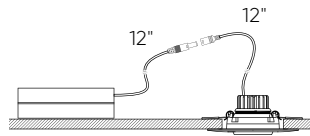

LED gimbal

There are moments when you want the ability to direct light as you please. With our LED Gimbal recessed fixture, this has now become a reality with the easiest of installations.

Model	Size	Watts	Delivered lumens	LED lumens	CRI	Color °T	Voltage
LEDDOWNG3	3"	8 W	600 lm	635 lm	90	3000 K	120 V
LEDDOWNG4	4"	8 W	600 lm	635 lm	90	3000 K	120 V
GMB4-3K	4"	11 W	810 lm	1000 lm	90	3000 K	120 V

Specifications

Every fixture includes a junction box with integrated dimmable driver
 Can be daisy chained
 Superior LED performance and lifespan
 30° tilting, 360° rotation
 Minimal heat emission
 Aluminum construction
 Low profile
 40° beam spread
 IC certification (suitable for direct contact with insulation)
 Air-tight certified as per ASTM E283-04
 Suitable for wet locations

Finish

BK Black
SN Satin Nickel
WH White

RFP-UNI

Universal rough-in plate

Order example

LEDDOWNG3-BK

3" gimbal recessed downlight with 600 Lumens at 3000 K in a black finish

LEDDOWNG3 Ø2 ¾" 

Ø3.375" x 2"

4.8125" x 2" x 2"

LEDDOWNG4 Ø2 ¾" 

Ø4.4375" x 2"

4.8125" x 2" x 2"

GMB4-3K Ø4 ¼" 

Ø4.8125" x 2.375"

5 3/8" x 3" x 1 1/4"