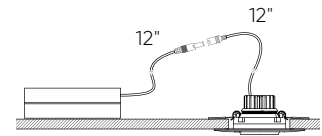

LED gimbal

There are moments when you want the ability to direct light as you please. With our LED Gimbal recessed fixture, this has now become a reality with the easiest of installations.

Model	Size	Watts	Delivered lumens	LED lumens	CRI	Color °T	Voltage
LEDDOWNG3	3"	8 W	600 lm	635 lm	90	3000 K	120 V
LEDDOWNG4	4"	8 W	600 lm	635 lm	90	3000 K	120 V
GMB4-3K	4"	11 W	810 lm	1000 lm	90	3000 K	120 V

Specifications

Every fixture includes a junction box with integrated dimmable driver
 Can be daisy chained
 Superior LED performance and lifespan
 30° tilting, 360° rotation
 Minimal heat emission
 Aluminum construction
 Low profile
 40° beam spread
 IC certification (suitable for direct contact with insulation)
 Air-tight certified as per ASTM E283-04
 Suitable for wet locations

Ø3.375" x 2"

4.8125" x 2" x 2"

LEDDOWNG4 Ø2 ¾" 

Ø4.4375" x 2"

4.8125" x 2" x 2"

GMB4-3K Ø4 ¼" 

Ø4.8125" x 2.375"

5 3/8" x 3" x 1 1/4"