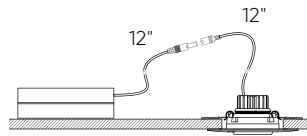

LED gimbal

There are moments when you want the ability to direct light as you please. With our LED Gimbal recessed fixture, this has now become a reality with the easiest of installations.

Model	Size	Watts	Delivered lumens	LED lumens	CRI	Color °T	Voltage
LEDDOWNG3	3"	8 W	600 lm	635 lm	90	3000 K	120 V
LEDDOWNG4	4"	8 W	600 lm	635 lm	90	3000 K	120 V
GMB4-3K	4"	11 W	810 lm	1000 lm	90	3000 K	120 V

Specifications

Every fixture includes a junction box with integrated dimmable driver
 Can be daisy chained
 Superior LED performance and lifespan
 30° tilting, 360° rotation
 Minimal heat emission
 Aluminum construction
 Low profile
 40° beam spread
 IC certification (suitable for direct contact with insulation)
 Air-tight certified as per ASTM E283-04
 Suitable for wet locations

Ø3.375" x 2"

4.8125" x 2" x 2"

LEDDOWNG4 Ø2 ¾" 

Ø4.4375" x 2"

4.8125" x 2" x 2"

GMB4-3K Ø4 ¼" 

Ø4.8125" x 2.375"

5 3/8" x 3" x 1 1/4"